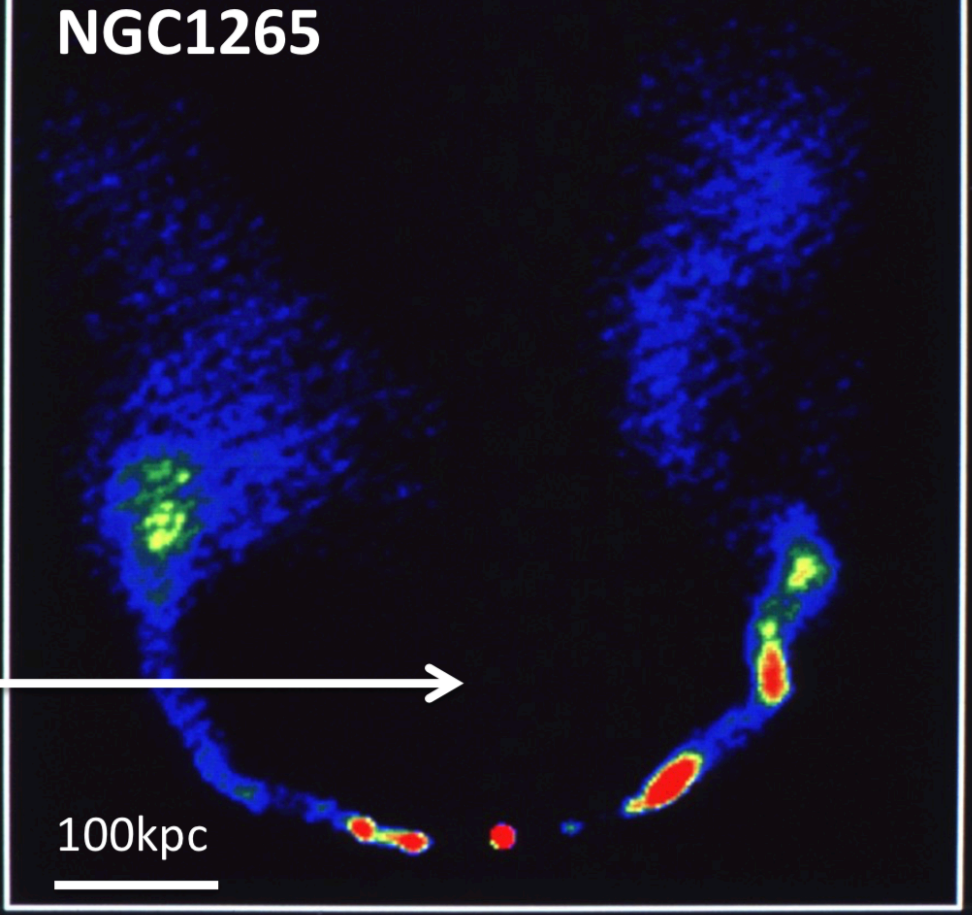

3C465

no radio emission here

NGC1265

100kpc

Radio images