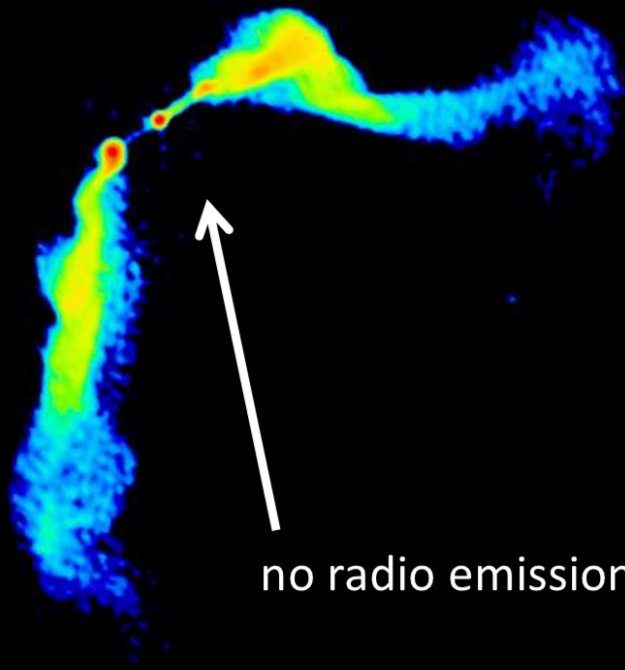

3C465

no radio emission here

NGC1265

100kpc

Radio images